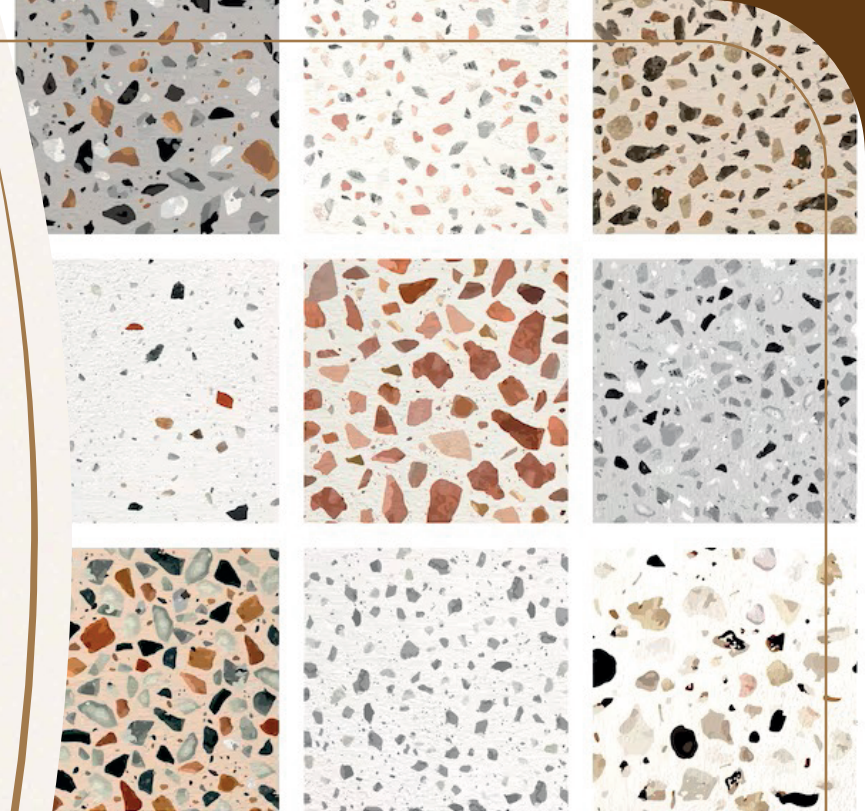

Today, epoxy terrazzo is widely used. The terrazzo system is poured over level concrete. It has a unlimited color options, making it ideal for decorative patterns and designs. The system also provides a seamless surface that is much thinner and lightweight than cement terrazzo, but more durable, flexible, and less susceptible to cracking. Epoxy terrazzo is considered the the most cost effective flooring system available, and is a product that optimizes life-cycle performances, reduces operating costs and enhances the beauty and value of any building structure.